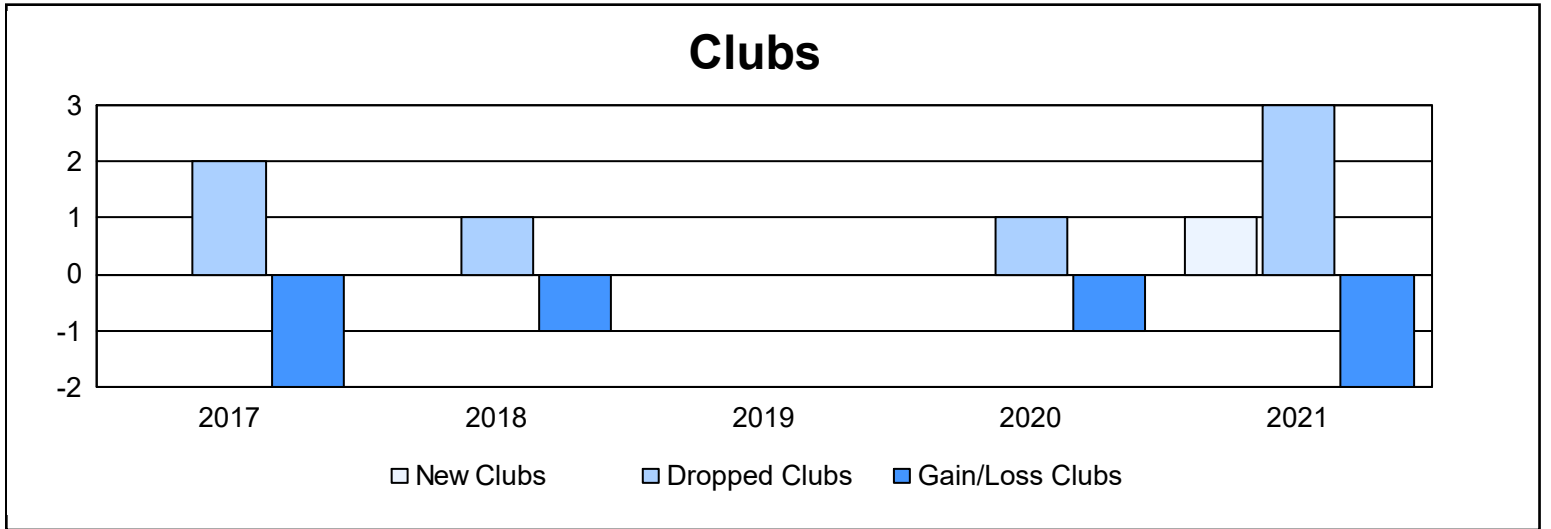

Year	New Clubs	Dropped Clubs	Gain/ Loss Clubs	New Members	Charter Members	Reinstate Members	Transfer Members	Total Member Added	Total Members Dropped	Gain/ Loss Members
2016-2017	0	2	-2	212	7	21	13	253	280	-27
2017-2018	0	1	-1	167	1	6	23	197	350	-153
2018-2019	0	0	0	144	0	10	7	161	202	-41
2019-2020	0	1	-1	105	0	7	10	122	183	-61
2020-2021	1	3	-2	76	33	10	11	130	238	-108
<b>Average</b>	<b>0</b>	<b>1</b>	<b>-1</b>	<b>141</b>	<b>8</b>	<b>11</b>	<b>13</b>	<b>173</b>	<b>251</b>	<b>-78</b>

### Membership Composition June 2021 Cumulative