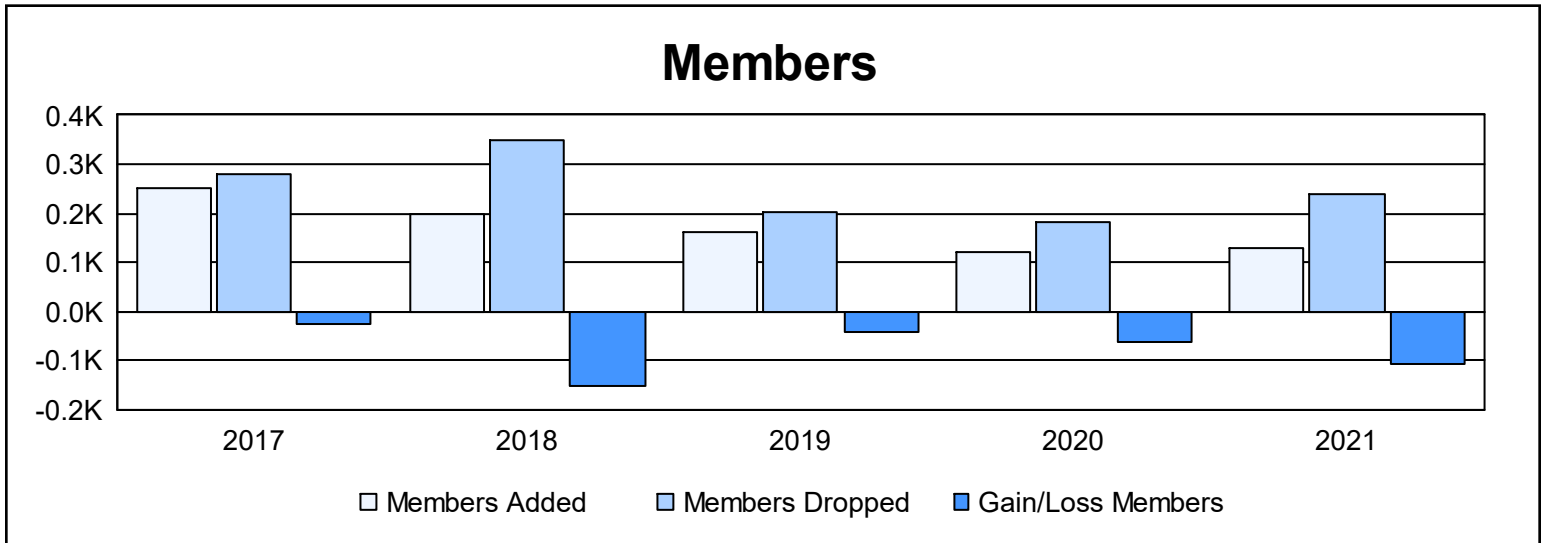

Year	New Clubs	Dropped Clubs	Gain/ Loss Clubs	New Members	Charter Members	Reinstate Members	Transfer Members	Total Member Added	Total Members Dropped	Gain/ Loss Members
2016-2017	0	2	-2	212	7	21	13	253	280	-27
2017-2018	0	1	-1	167	1	6	23	197	350	-153
2018-2019	0	0	0	144	0	10	7	161	202	-41
2019-2020	0	1	-1	105	0	7	10	122	183	-61
2020-2021	1	3	-2	76	33	10	11	130	238	-108
<b>Average</b>	<b>0</b>	<b>1</b>	<b>-1</b>	<b>141</b>	<b>8</b>	<b>11</b>	<b>13</b>	<b>173</b>	<b>251</b>	<b>-78</b>

### Membership Composition June 2021 Cumulative